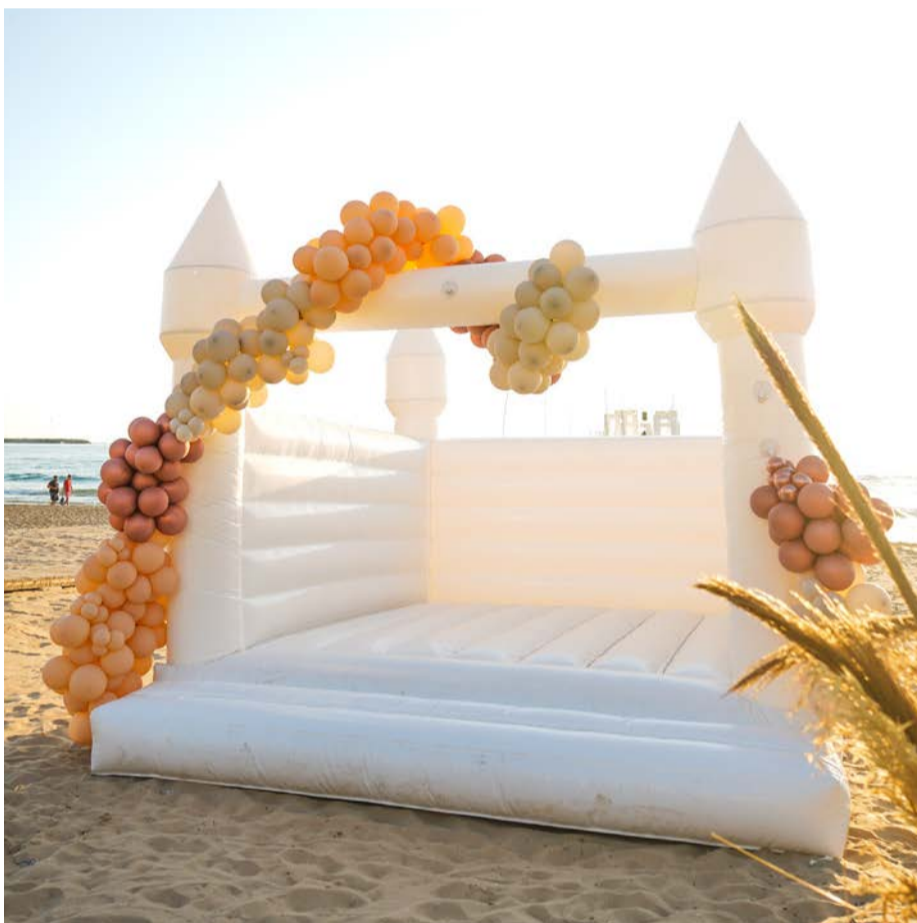

Rustic gothic

Rustic gothic

During this final walk-through, we make subtle adjustments in keeping with our client's expectations & desires.

Sea romance

Sea romance

Touma Events team believes that on their wedding day, the bride and groom have only one task: to feel happy and special, to shine!