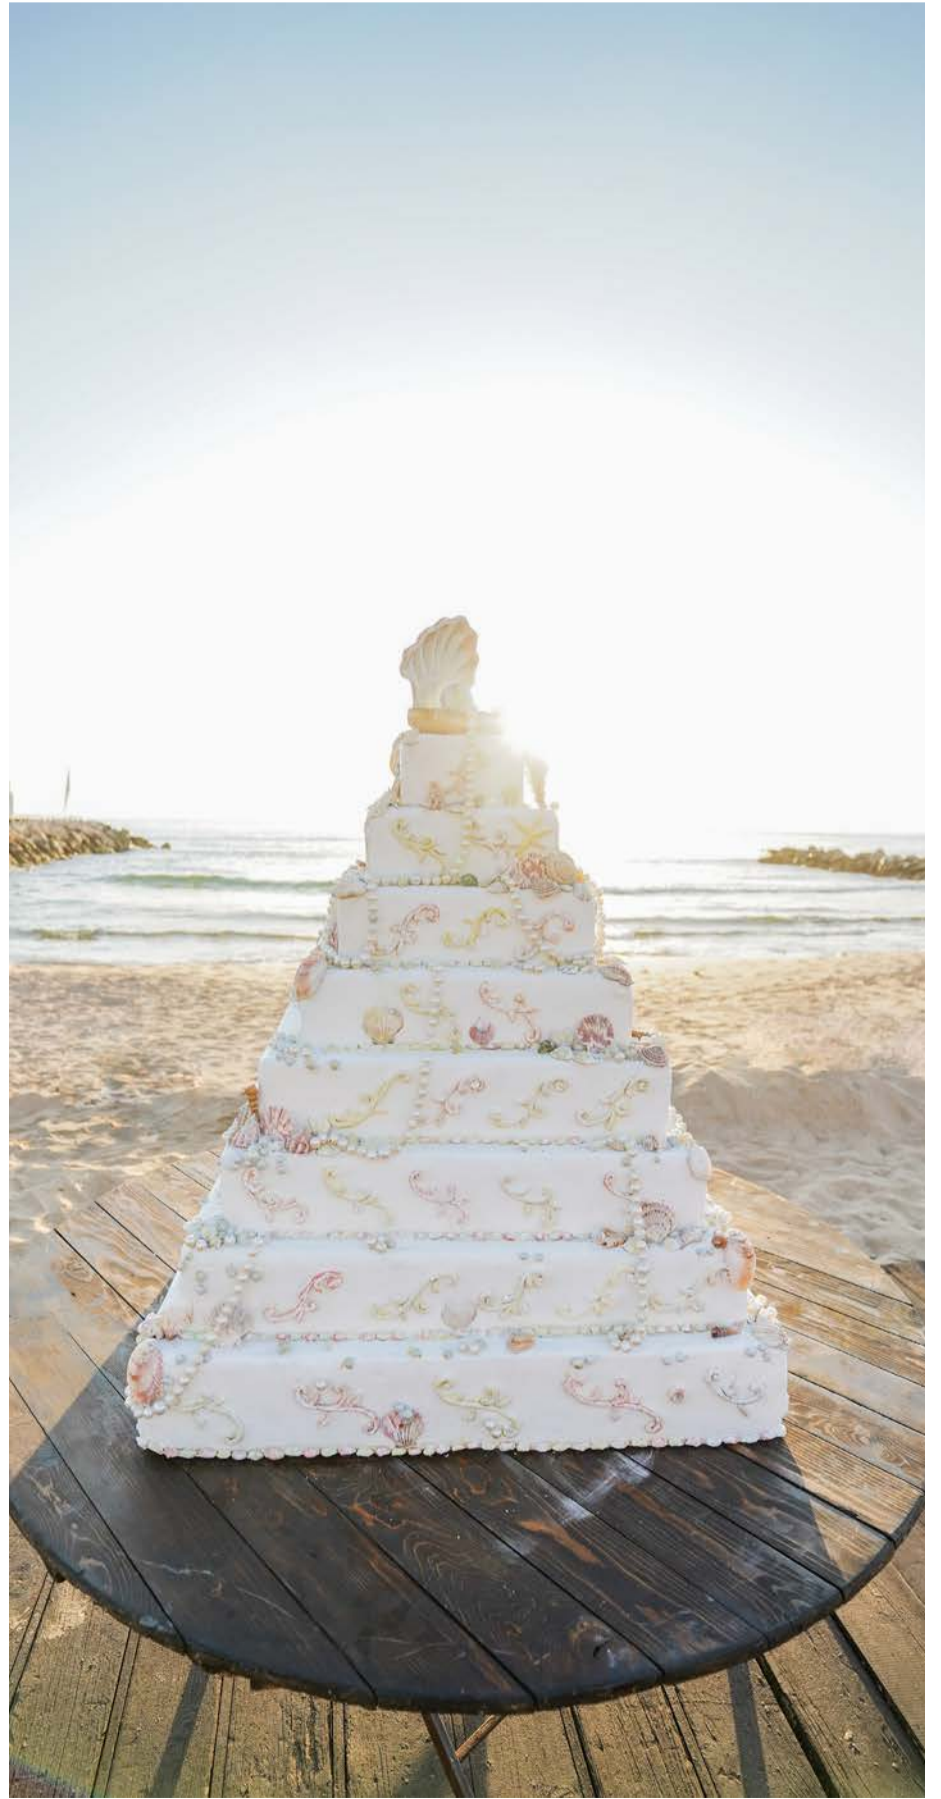

3D Projection Mapping

The purpose of projection mapping in events is to provide a more engaging experience for attendees, through visual stimulation. The idea is to use technology to manipulate lighting into varying surface types and turn common objects into interactive.