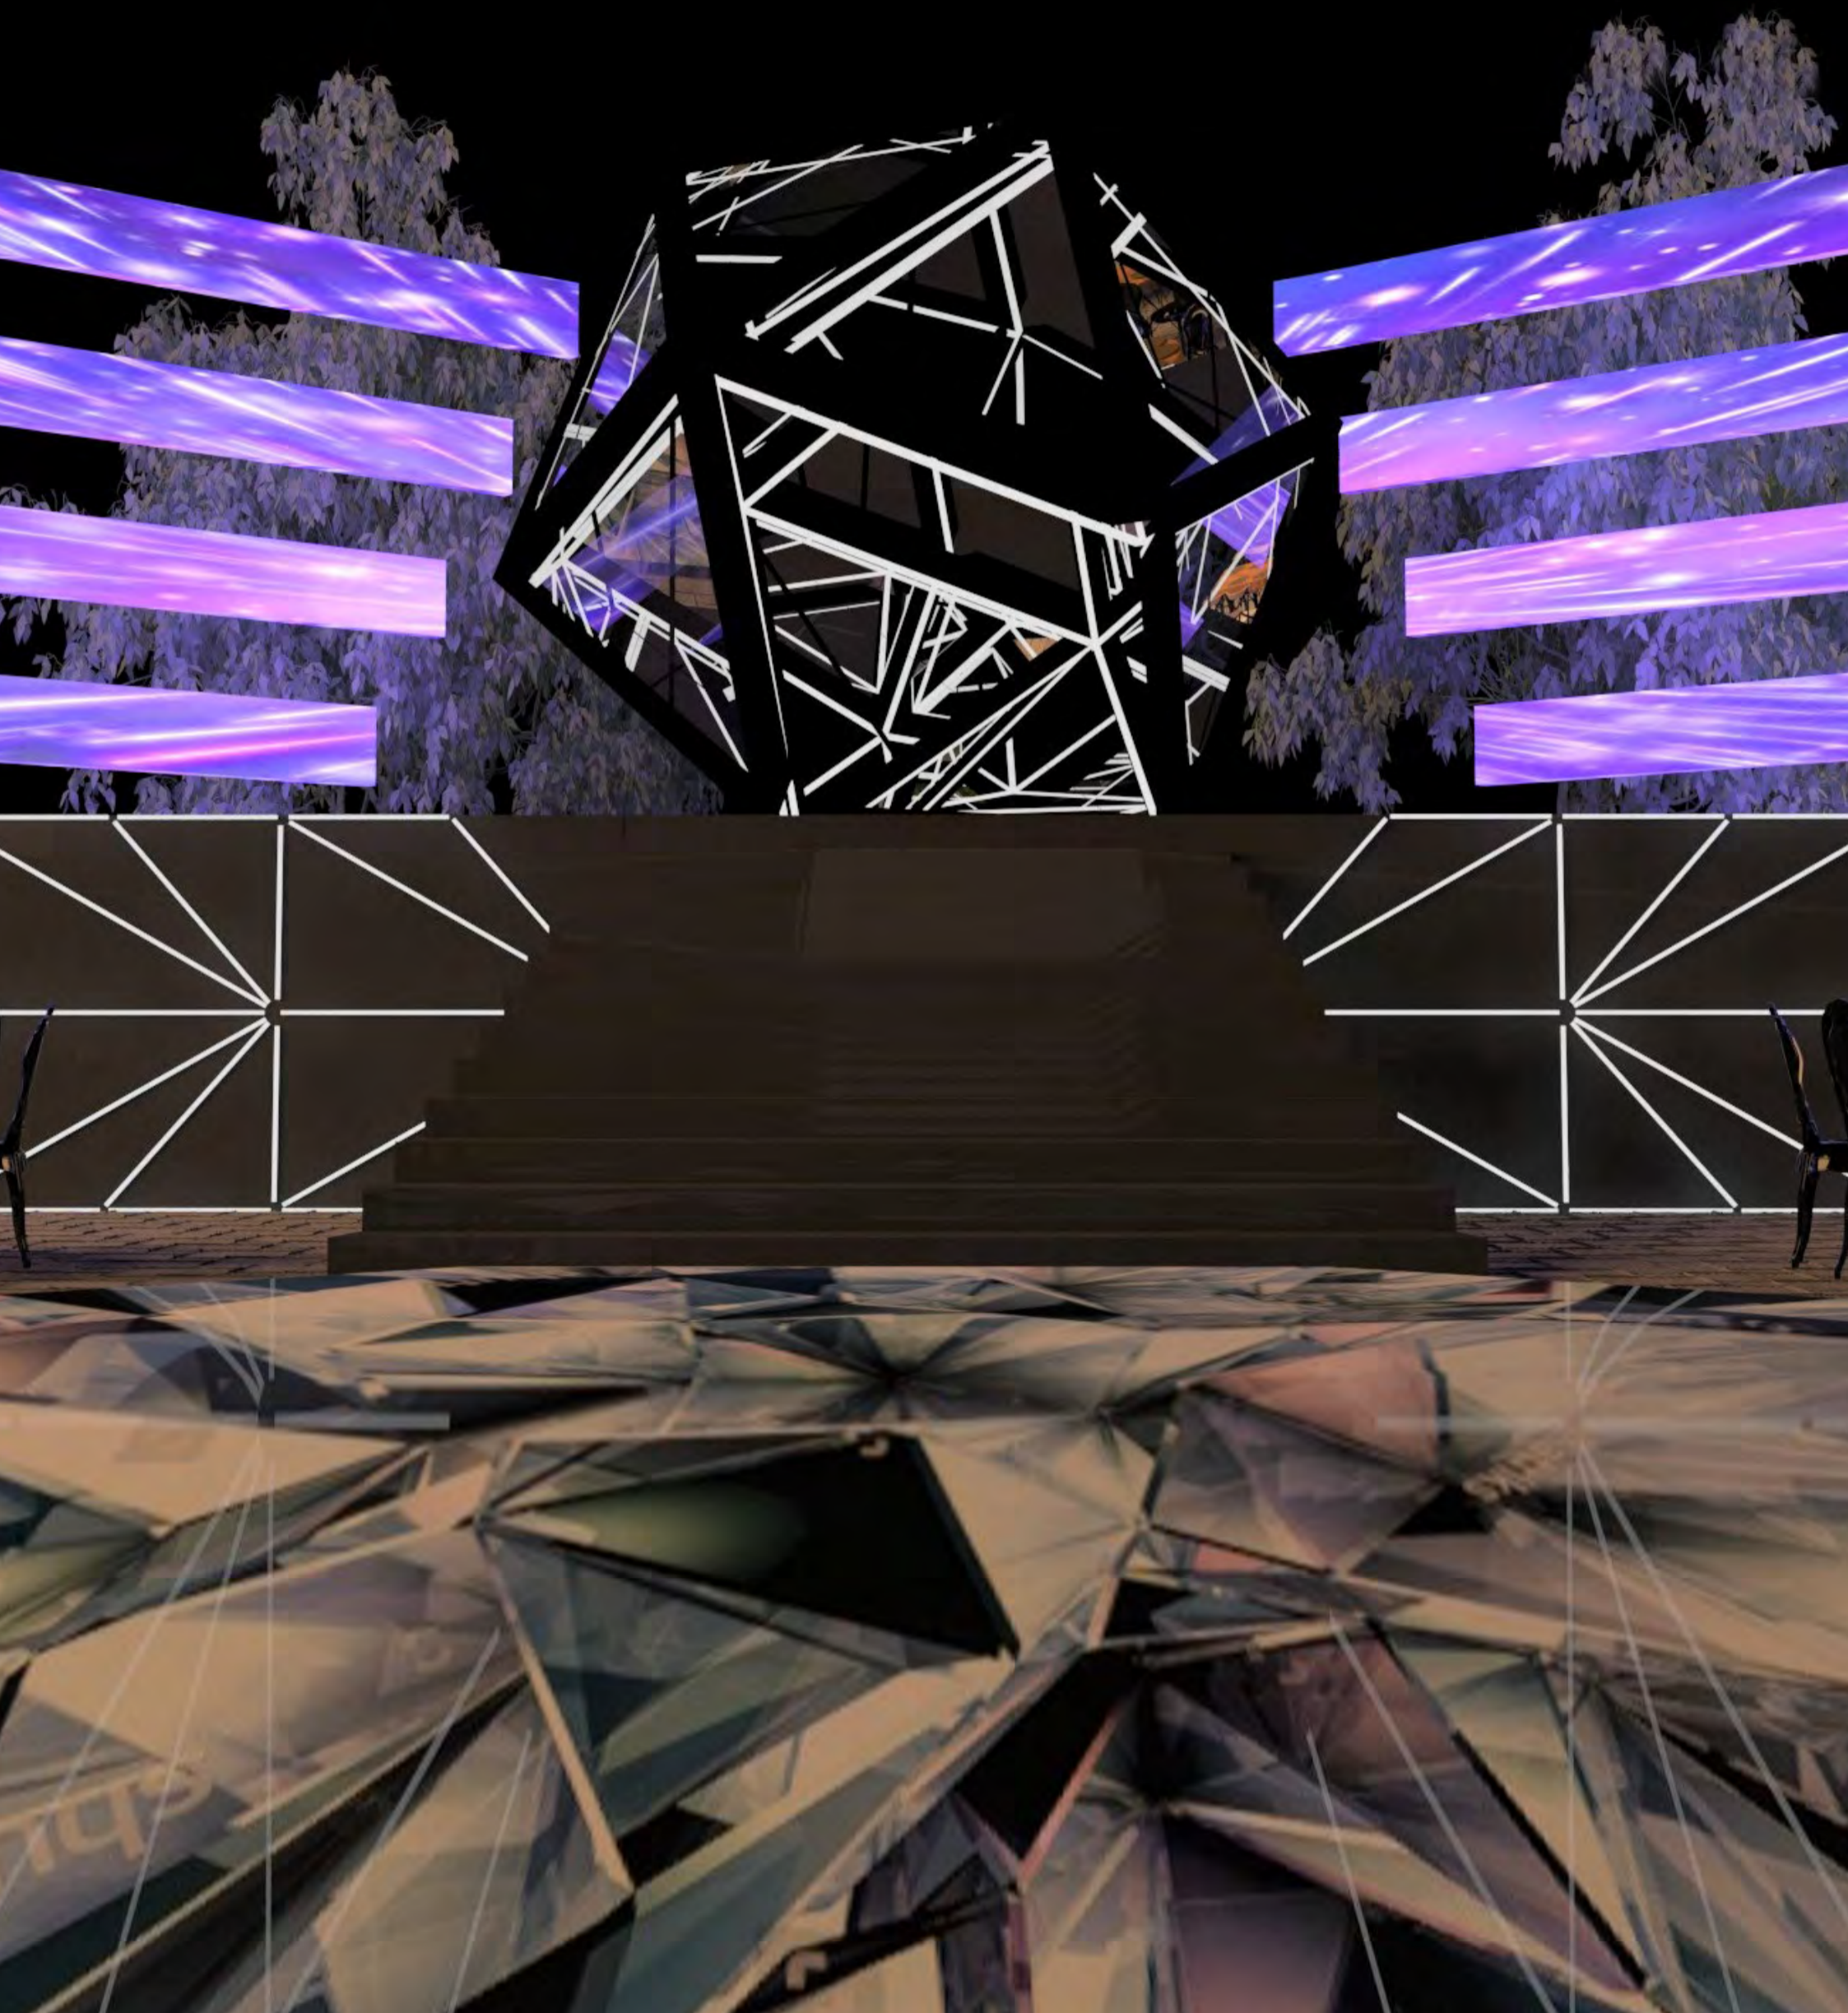

Concept Drawings